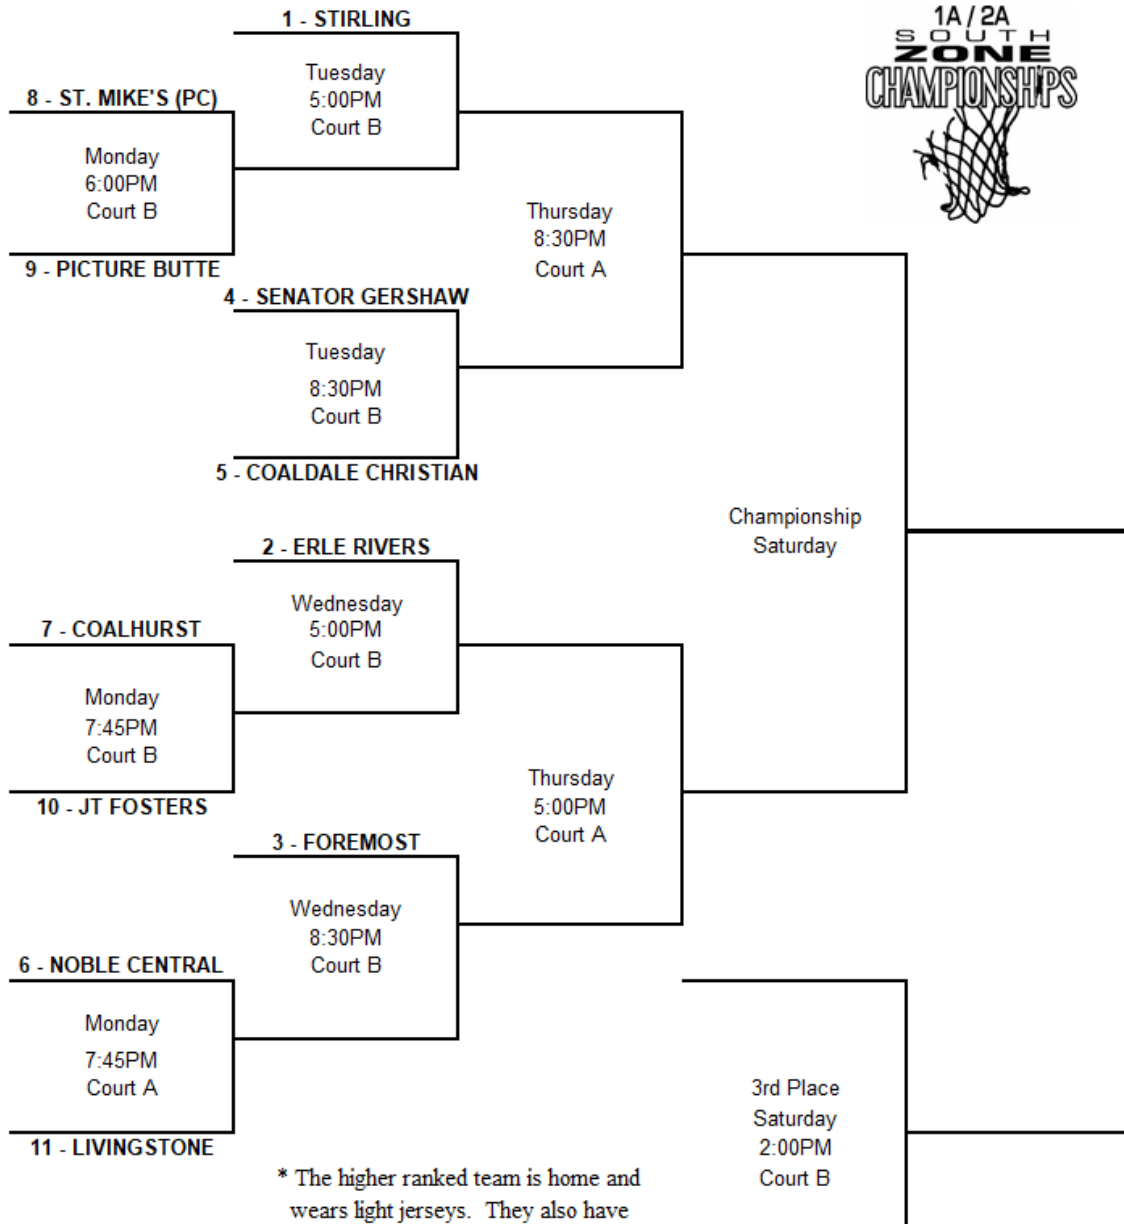

1A GIRLS ZONE BASKETBALL DRAW 2019

* The higher ranked team is home and wears light jerseys. They also have choice of bench.

2A BOYS ZONE BASKETBALL DRAW 2019

1 - IMMANUEL CHRISTIAN

Thursday
6:45PM
Court A