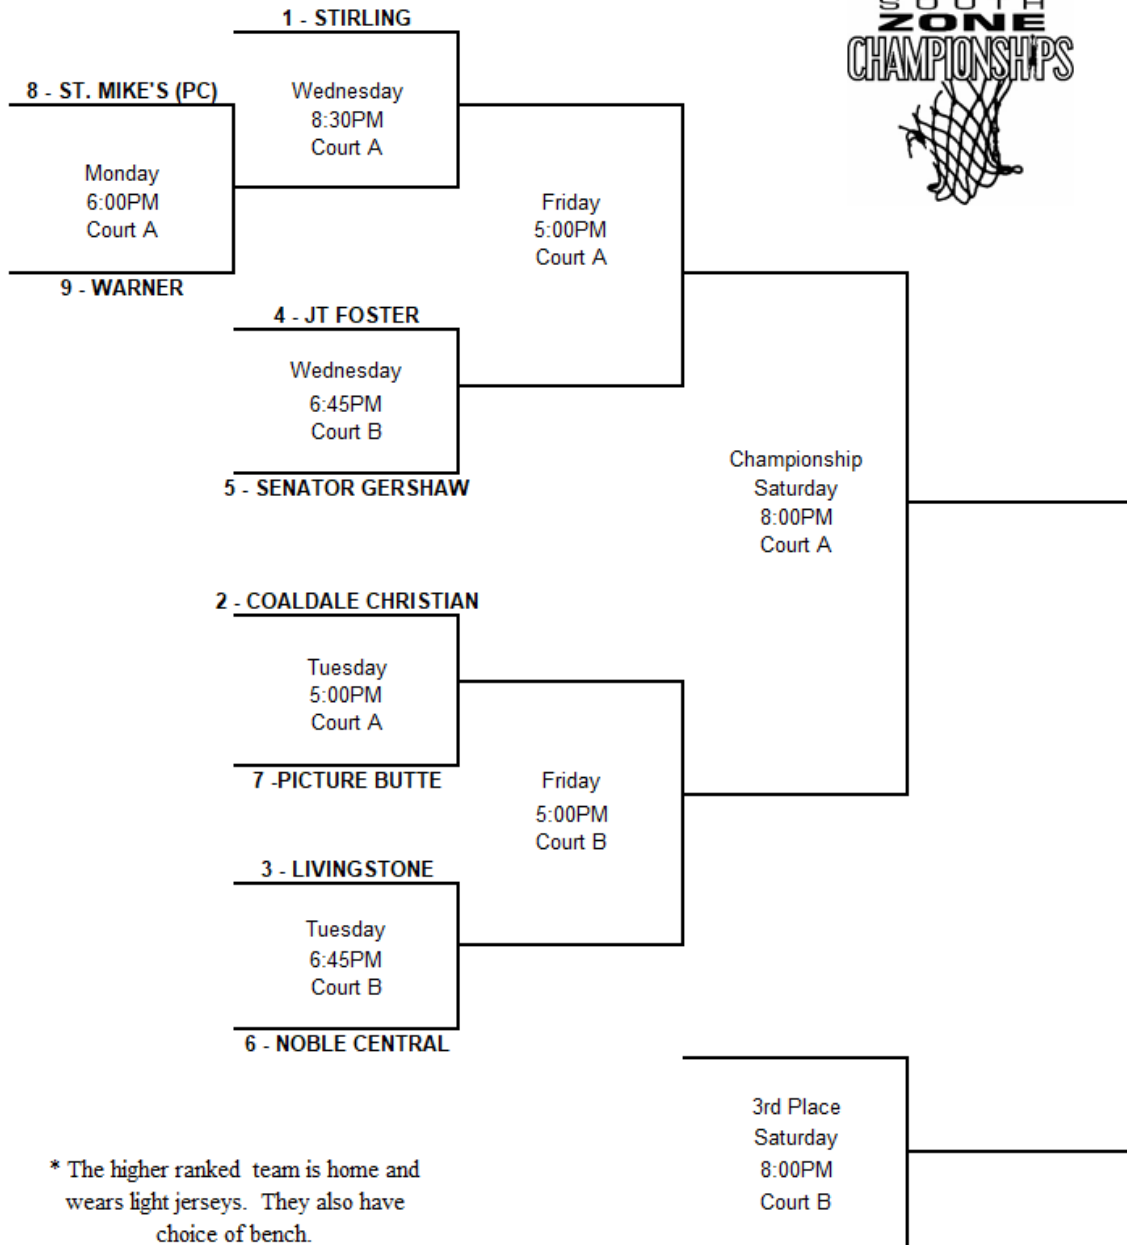

2A BOYS

KATE ANDREWS PRIDE

#	Name	Ht.	Gr.
20	Hunter Adams	5'7"	11
21	Ethan Boras	5'11"	12
22	Colten Dancoisne	6'0"	11
23	Dylan Lang	5'11"	11
24	Brandon Hall	5'10"	12
30	Kian Lucenara	5'8"	12
31	Karlin Wiebe	6'2"	11
32	Zak Hetesy	6'0"	12
34	Andrew Thompson	6'5"	12
40	Nathan Goldie	6'2"	11
41	Dalton Wiersema	6'2"	12
42	Grant Gettman	6'2"	11

Coach: Terry Hanna
Assistant Coach: Byron Wannop, Blake Thompson, Jackson Kasko, Parker Kasko, Colton Ball
Manager: Clayton Ressler
Team Colors: Carolina Blue, Black, White
Team Name: Pride

VAUXHALL VIKINGS

#	Name	Ht.	Gr.
1	M. Mateychuk		
3	R. Keller		
7	M. Grant		
8	C. Dick		
15	J. Vulcano		
23	T. Weaver		
33	K. Turner		
34	A. Reimer		
44	M. Haag		

Coach: Daryl Johnson
Assistant Coach: Mike Melnychuk, Matt Melnychuk, Jordan Preston
Team Colors: White Blue Gold
Team Name: Vikings

MATTHEW HALTON HAWKS

#	Name	Ht.	Gr.
1	Coner Ney		12
2	Justin Schoening		10
3	Max Kremer		10
6	Jaxon Hammond		10
7	Brody Wolsey		11
8	Jarrett Plante		12
10	Jaden Plante		10
11	Ben Mitchell		11
12	Lloyd Lybbert		12
14	Austin Ney		12
15	Trent Metcalfe		11

Coach: Chris Ney
Assistant Coach: Dale Golding
Team Colors: Navy and White
Team Name: Hawks

WILLOW CREEK COBRAS

#	Name	Ht.	Gr.
2	Ethan Perry	5'9"	11
3	Jackson Hamlyn	5'7"	11
5	Tristan O'Connor	5'7"	12
7	Jackson Wright	6'5"	11
8	Zander Coates	6'	10
10	George Wollersheim	5'10"	11
11	Cole Dixon	6'	12
12	Dhillon Schmirler	5'11"	10
13	Daxton Woodward	5'11"	12
21	Brayden Wiechert	6'3"	11
22	Josh Hall	6'	11
25	Daniel Schuepbach	6'2"	11

Coach: Keith Harder
Assistant Coach: Jeff Perry
Manager: Terryl Woodward
Team Colors: Royal and Gold
Team Name: Cobras

1A BOYS ZONE BASKETBALL DRAW 2019

* The higher ranked team is home and wears light jerseys. They also have choice of bench.